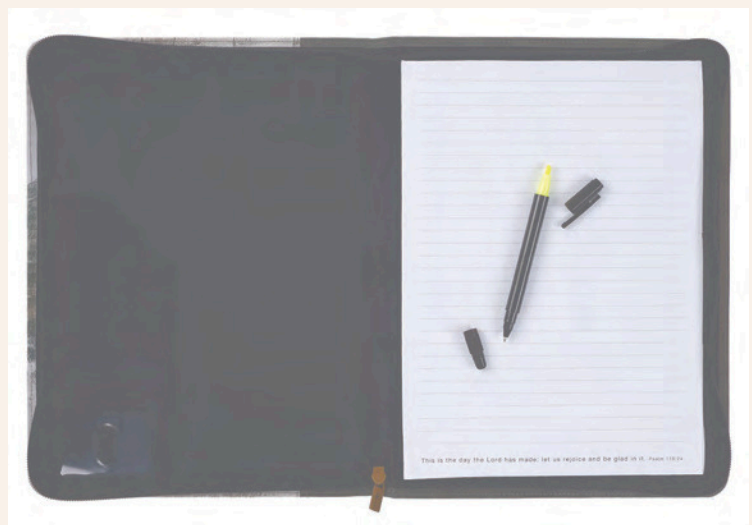

Size: 340 x 259 x 25mm

ID window

Pen loop

Fits letter-size and A4-size notepads

NBC028

Clipboards with Writing Pad

Clipboard size: 312 x 229 x 20mm

Writing pad size: 290 x 211 x 10mm