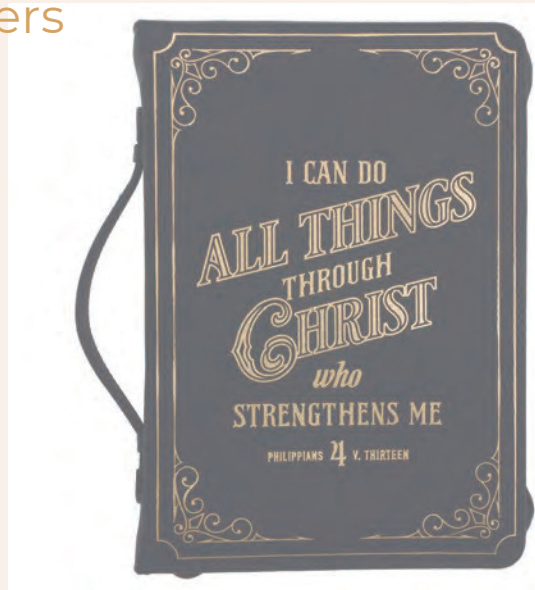

Classic Bible Covers

- Faux leather
- Two pen loops
- Foil accents
- Metal zipper pulls

BBXL903 - XL
6 006937 179530
BBL903 - L
6 006937 179424
BBM903 - M
6 006937 179486

- Faux leather
- Two pen loops
- Foil accents
- Metal zipper pulls